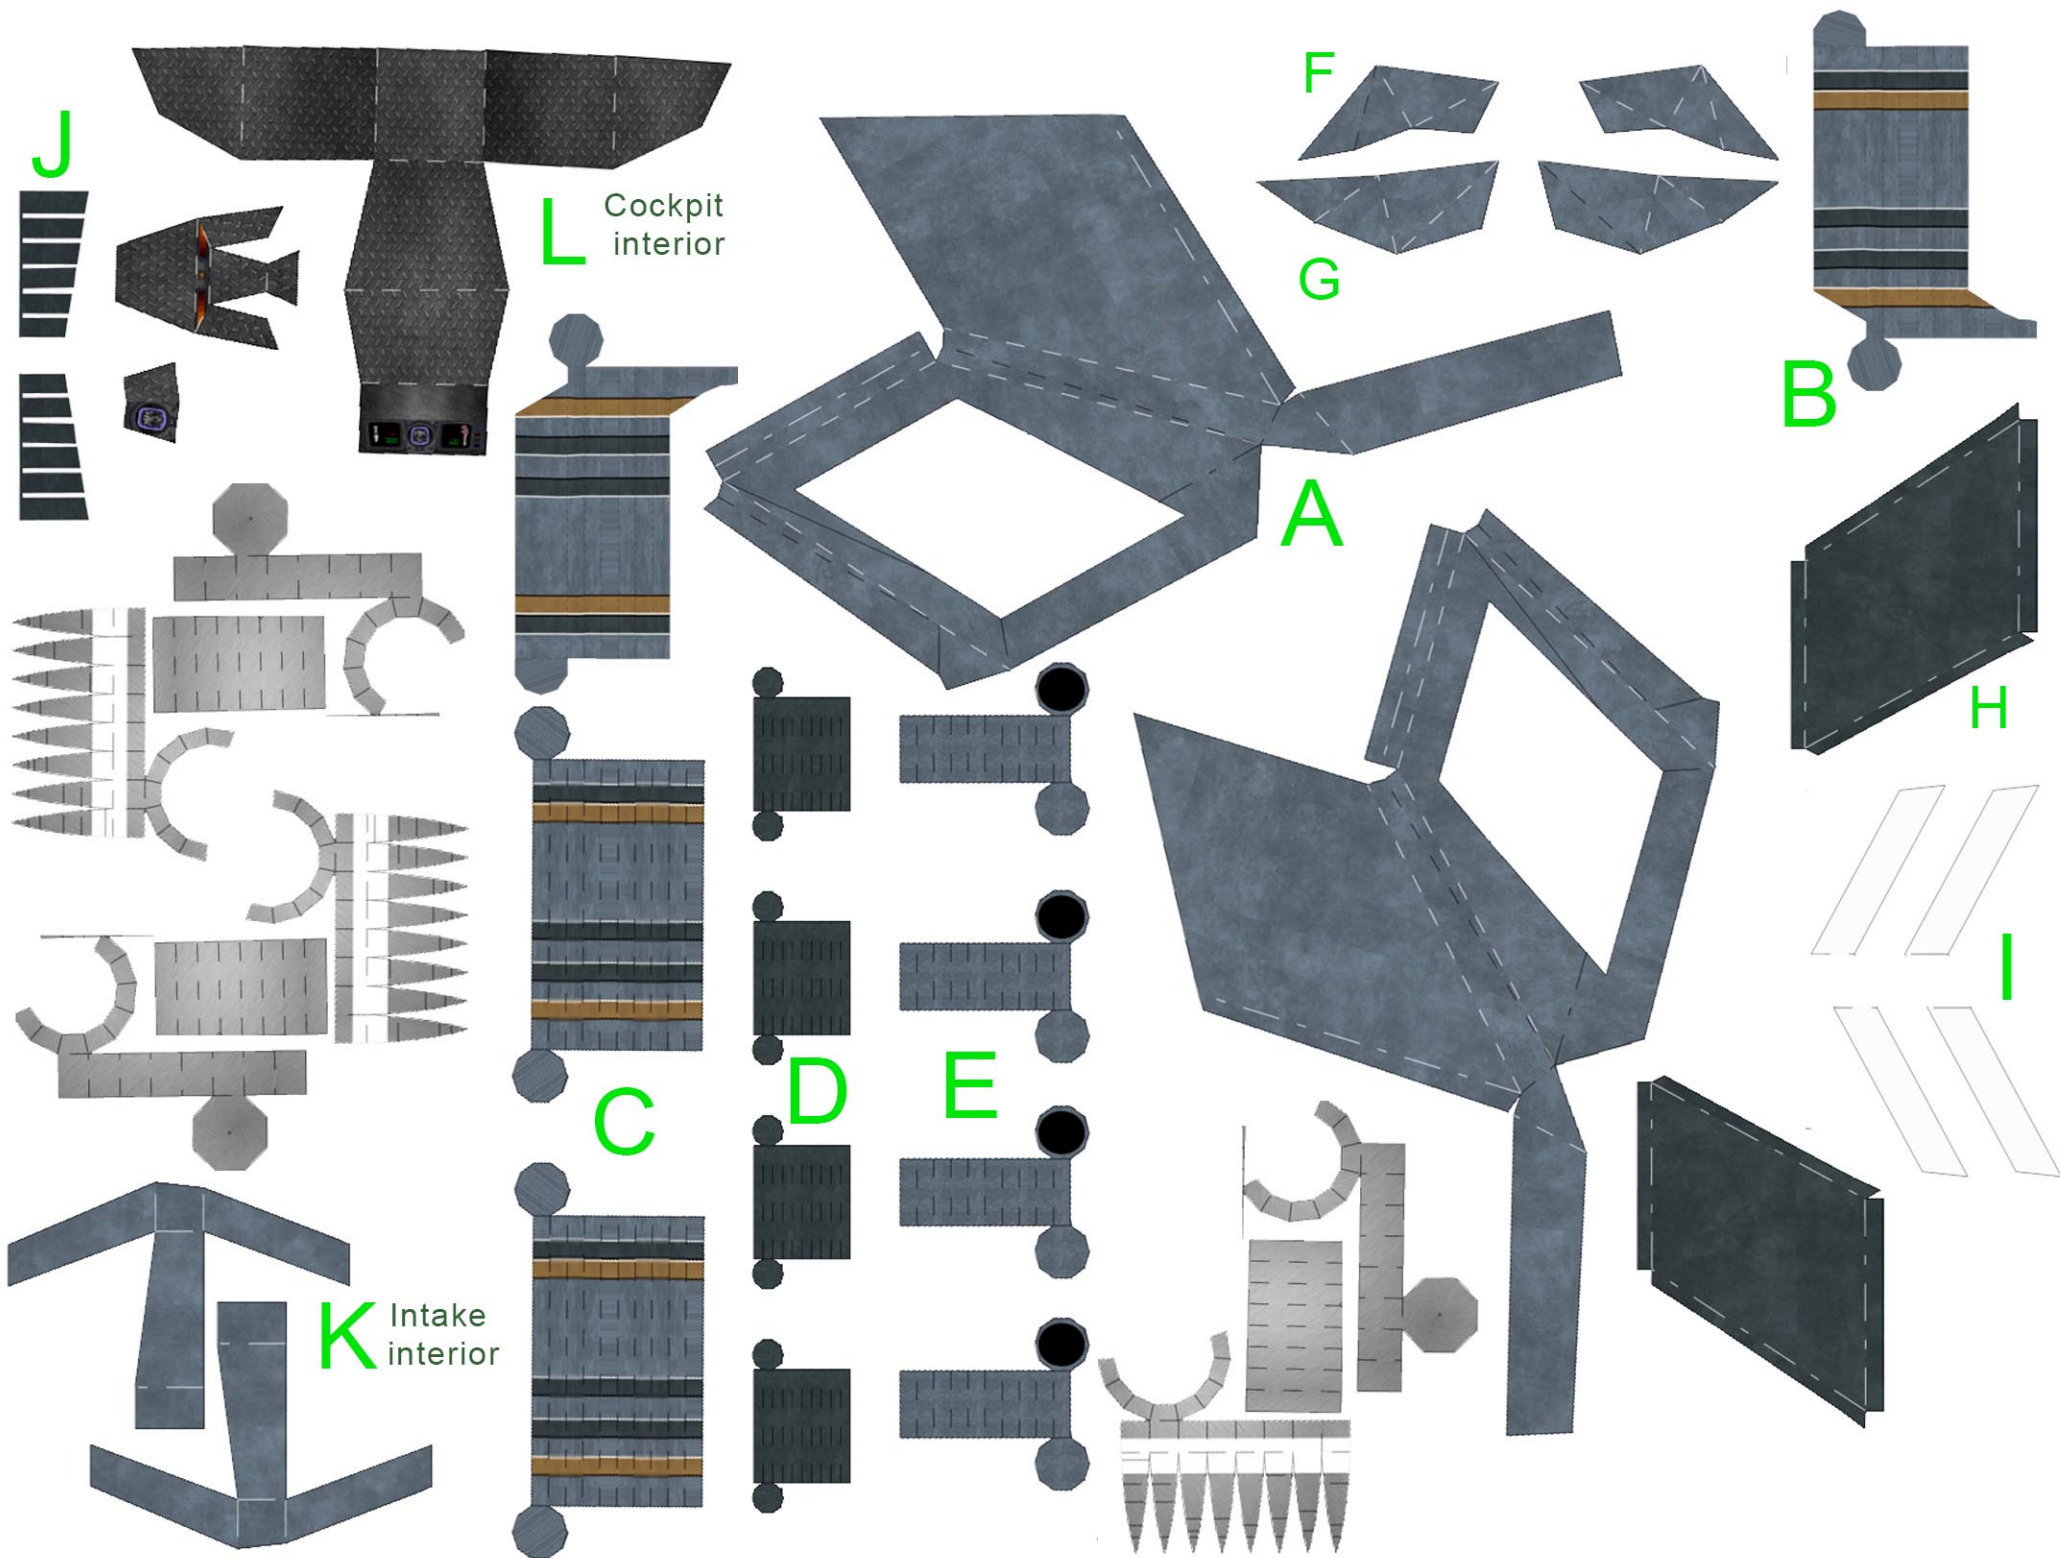

**PYRO**  
**EX**

DETAILED PAPERCRAFT MODEL

## Part Identification

J

L Cockpit interior

F

G

B

A

H

C

D

E

I

K Intake interior