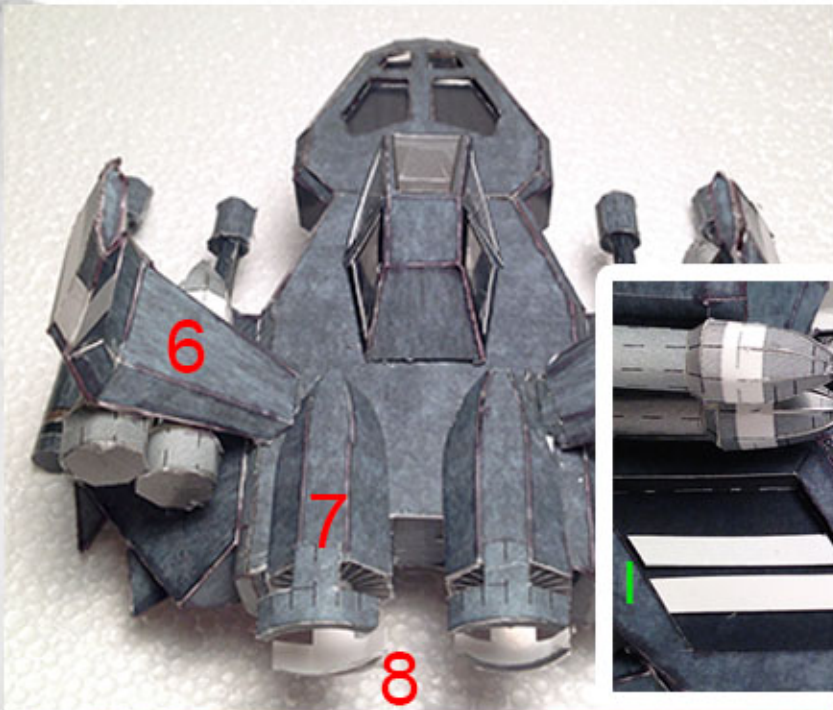

**PYRO**  
**EX**

DETAILED PAPERCRAFT MODEL

## Part Identification

J

L Cockpit interior

F

G

B

A

H

C

D

E

I

K Intake interior